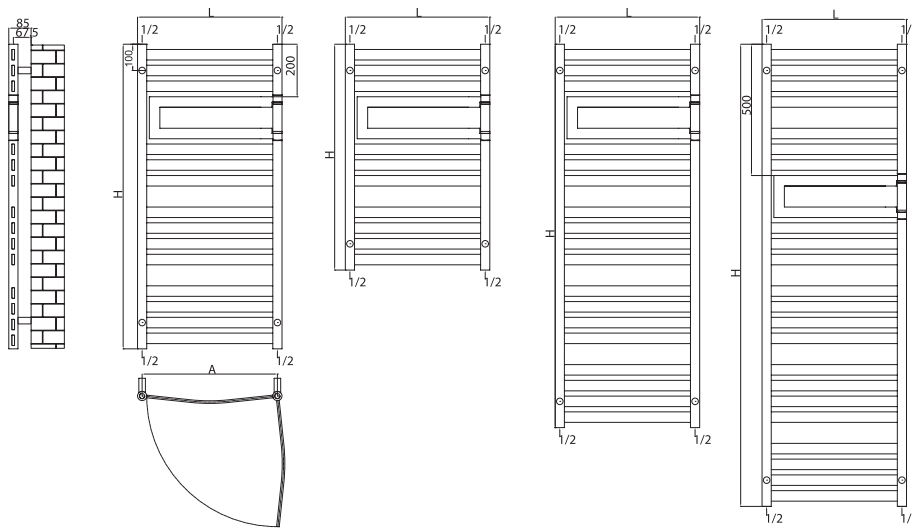

VULCAN NV FLEXI

VULCAN NV FLEXI with its sequential gaps, generates warmth and homogeneous heating in any room. Our flexible heated towel rail, VULCAN NV FLEXI, offers the benefits of the hot water runs through all the towel bars, including the flexible element that also enables easy hanging and removal of any items due to its space efficient design. Its biggest advantage is that drying the towel will not slow down the convection of the movement of air through the radiator for heating the room.

VULCAN NV FLEXI cu distribuția sa secvențială a elementelor, încălzește uniform orice încăpere. VULCAN NV FLEXI oferă beneficiile apei calde care circulă prin toți elementii săi, inclusiv prin elementul flexibil, care permite punerea și îndepărtarea ușoară a diverselor articole textile, datorită design-ului eficient al spațiului. Dar, marea lui avantaj este că uscarea prosopului nu va încetini niciodată convecția caldurii generate de radiator în mediul ambiant.

Max. working pressure/
Presiune max. de lucru
7 bar

Max. working temperature/
Temperatură max. de lucru
90°C

Mounting kit included/
Kit montaj inclus
K02 page 203

Factory pressure test/
Presiune de probă:
10bar

Elements/
Elemente:
40x10mm

Collectors/
Colectori:
Ø35mm

Code/ Cod	Finish / Finisaj	Height/ Înălțime (H) mm	Length/ Lățime (L) mm	Centres/ Interax (A) mm	No el/Nr elemente pcs	Weight/ Greu- tate kg	Volume/ Volum l	OUTPUT/PUTERE TERMICĂ (watt)			
								Δt=30°C W	Δt=50°C W	Δt=60°C W	electric W
VUNWF056/086V9010	RAL 9010 white/ alb*	860	565	530	12	8,80	3,00	204	393	491	300
VUNWF056/116V9010		1160	565	530	16	11,80	3,90	272	523	654	600
VUNWF056/146V9010		1460	565	530	20	14,70	4,90	340	653	817	900
VUNWF056/176V9010		1760	565	530	24	17,60	5,90	408	784	980	900
VUNWF056/086CR	Chrome / Cromat	860	565	530	12	8,80	3,00	157	302	378	300
VUNVFL056/116CR		1160	565	530	16	11,80	3,90	209	402	503	600
VUNWF056/146CR		1460	565	530	20	14,70	4,90	261	503	628	900
VUNWF056/176CR		1760	565	530	24	17,60	5,90	314	603	754	900

☛ We can make custom dimensions, after technical analysis. | Putem executa dimensiuni speciale, în urma unei analize tehnice.
The mentioned code is for hydronic version. | Codul menționat este pentru versiunea hidraulică.

Hydraulic connections/
Conexiuni hidraulice**

S1

S2

* For other colours, put your desired RADOX colour code instead of 9010 (standard white). For more details, see page 194
Pentru alte culori, se pune codul culorii RADOX dorite în locul codului 9010 (standard alb). Mai multe detalii la pag. 194

** When you order, you must mention the type of connection you require. The price changes according to the requirements.
Când comandați trebuie să menționați tipul de alimentare necesar. Prețul se modifică în funcție de cerințe.