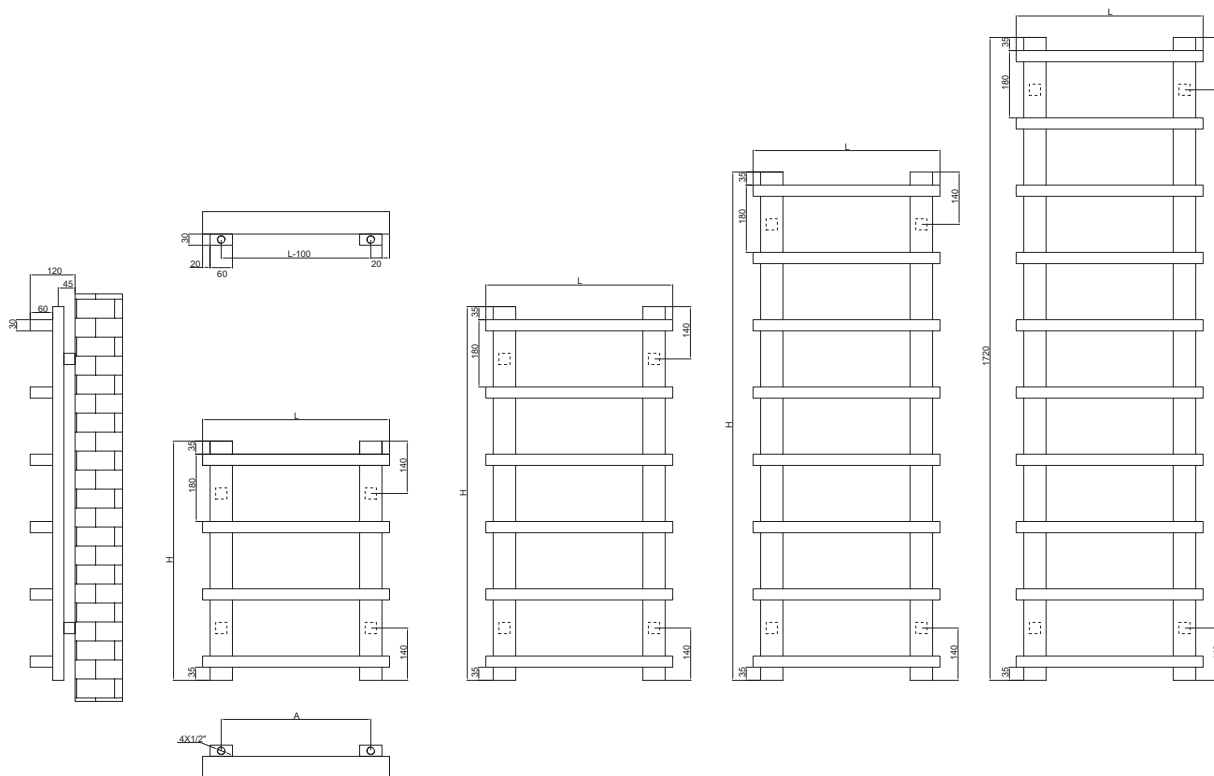

RICO

Elegant yet highly functional, RICO is a design towel rail that will hold and warm several towels with ease and efficiency. Perfect for every type of bathroom whether traditional or contemporary, RICO is available in all RAL colours.

Elegant, însă foarte practică, RICO este un radiator port-prosoape de design care poate încălzi mai multe prosoape cu ușurință și eficiență. Perfect pentru orice tip de baie, fie tradițională sau contemporană, RICO este disponibil în toate culorile RAL.

Max. working pressure/
Presiune max. de lucru
10 bar

Max. working temperature/
Temperatură max. de lucru
90°C

Mounting kit included/
Kit montaj inclus
K06 page 203

Factory pressure test/
Presiune de probă:
13 bar

Elements/
Elemente:
60x30mm

Collectors/
Colectori:
60x30mm

Code/ Cod	Finish / Finisaj	Height/ Înălțime (H) mm	Length/ Lățime (L) mm	Centres/ Interax (A) mm	No el/Nr elemente pcs	Weight/ Greutate kg	Volume/ Volum l	OUTPUT/PUTERE TERMICĂ (watt)		
								Δt=30°C W	Δt=50°C W	Δt=60°C W
RICO050/064V9010	RAL 9010 white/ alb*	640	500	400	4	6,70	5,10	140	269	336
RICO060/064V9010		640	600	500	4	7,50	5,70	157	301	377
RICO050/100V9010		1000	500	400	6	10,30	7,70	212	408	510
RICO060/100V9010		1000	600	500	6	11,50	8,60	238	457	571
RICO050/136V9010		1360	500	400	8	13,80	10,30	285	548	684
RICO060/136V9010		1360	600	500	8	15,40	11,60	318	612	765
RICO050/172V9010		1720	500	400	10	17,30	13,00	357	687	859
RICO060/172V9010		1720	600	500	10	19,40	14,50	399	768	960

● We can make custom dimensions, after technical analysis. | Putem executa dimensiuni speciale, în urma unei analize tehnice.

Hydraulic connections/
Conexiuni hidraulice**

S1

S2

* For other colours, put your desired RADOX colour code instead of 9010 (standard white). For more details, see page 194
Pentru alte culori, se pune codul culorii RADOX dorite în locul codului 9010 (standard alb). Mai multe detalii la pag. 194

** When you order, you must mention the type of connection you require. The price changes according to the requirements.
Când comandați trebuie să menționați tipul de alimentare necesar. Prețul se modifică în funcție de cerințe.