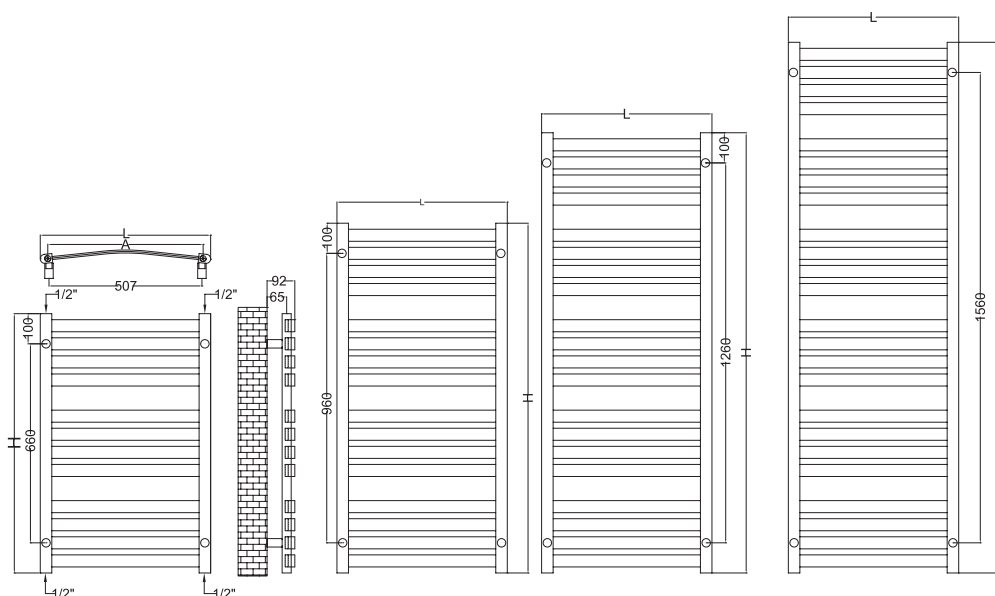

VULCAN NV

Valves are not included and must be ordered separately, if required.
Robineții nu sunt incluși și trebuie comandați separat, la cerere.

VULCAN NV

VULCAN NV can suit any bathroom or kitchen with its sequential gaps, designating spaces for more towels and larger towels too. An architectural work of heating art, VULCAN NV becomes a feature of the room, transforming from just a source of heat, into a focal point of design in the room. Available in RAL colours and chrome.

Height/ Înălțime (H)	Length/ Lățime (L)	Centres/ Interax (A)	No el/Nr elementi	Weight/ Greutate	Volume/ Volum	OUTPUT/PUTERE TERMICĂ (watt)								
						$\Delta t=30^{\circ}\text{C}$		$\Delta t=40^{\circ}\text{C}$		$\Delta t=50^{\circ}\text{C}$		$\Delta t=60^{\circ}\text{C}$		
mm	mm	mm	pcs	kg	l	ral	chrome	ral	chrome	ral	chrome	ral	chrome	
860	565	515	12	8.9	3.1	220	169	310	239	420	323	524	403	500
1160	565	515	16	12.0	4.2	294	226	415	319	560	431	700	539	600
1460	565	515	20	15.0	5.2	367	283	519	399	701	539	877	674	600
1760	565	515	24	18.0	6.3	441	339	623	479	842	648	1053	810	900