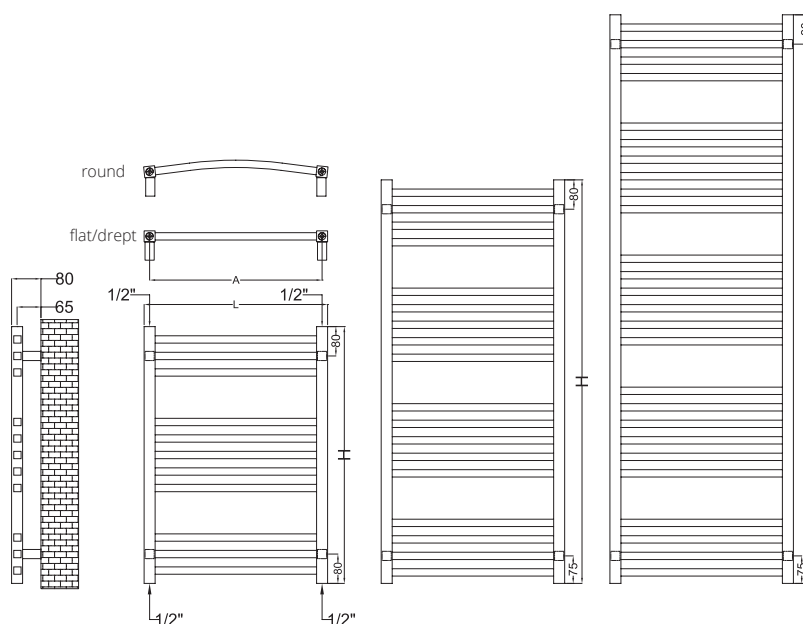

QUEBIS

Valves are not included and must be ordered separately, if required.
Robineții nu sunt incluși și trebuie comandați separat, la cerere.

QUEBIS

Straightforward radiator, QUEBIS does its job wonderfully. Its steel square tubes create a very attractive towel rail. This elegant, yet practical towel rail heats the room whilst supporting towels with ease. QUEBIS is available also in ROUND version.

Height/ Înălțime (H)	Length/ Lățime (L)	Centres/ Interax (A)	No el/Nr elementi	Weight/ Greutate	Volume/ Volum	OUTPUT/PUTERE TERMICĂ (watt)								
						Δt=30°C		Δt=40°C			Δt=50°C		Δt=60°C	
mm	mm	mm	pcs	kg	l	ral	chrome	ral	chrome	ral	chrome	ral	chrome	electrical
700	500	470	11	6.1	2.4	151	116	214	164	289	222	361	278	300
1100	500	470	18	9.9	3.9	244	188	345	265	466	358	582	448	500
1550	500	470	26	14.1	5.6	349	269	493	380	667	513	833	641	600

We can make custom dimensions, after technical analysis. | Putem executa dimensiuni speciale, în urma unei analize tehnice.

Max. working pressure/Presiune max. de lucru 7 bar

Max. working temperature/ Temperatură max. de lucru 90 °C