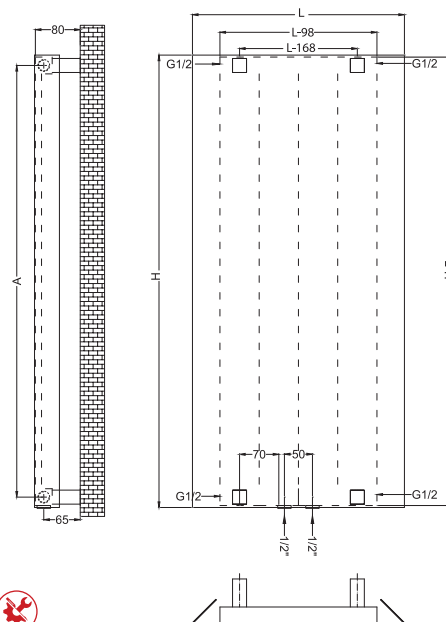

NOVA PP 45

Valves are not included and must be ordered separately, if required.
Robineții nu sunt incluși și trebuie comandați separat, la cerere.

NOVA PP 45

With a unique, individual appeal, very smooth due to the steel panel, Nova PP 45 is suitable for modern lifestyle applications and architectural spaces. Its large panel area provides excellent heat outputs, ideal for modern living rooms or offices. Finish your home with a true original Nova PP 45 finished in any RAL colours and available as vertical radiator. Also, it can be accessorized with one or more towel bars placed where the client wishes.

Height/ Înălțime (H)	Length/ Lățime (L)	Centres/ Interax (A)	No el/Nr elemente	Weight/ Greutate	Volume/ Volum	OUTPUT/PUTERE TERMICĂ (watt)			
						$\Delta t=30^{\circ}\text{C}$	$\Delta t=40^{\circ}\text{C}$	$\Delta t=50^{\circ}\text{C}$	$\Delta t=60^{\circ}\text{C}$
mm	mm	mm	pcs	kg	l	ral	ral	ral	ral
1207	378	1170	4	13.1	2.9	185	261	353	423
1207	518	1170	6	19.1	4.3	274	387	522	627
1207	728	1170	9	23.3	6.4	407	575	777	932
1507	378	1470	4	16.2	3.5	231	326	440	528
1507	518	1470	6	23.7	5.2	341	482	652	782
1507	728	1470	9	34.9	7.9	508	717	969	1163
1807	378	1770	4	19.4	4.1	276	390	527	633
1807	518	1770	6	28.2	6.2	409	578	781	937
1807	728	1770	9	41.6	9.3	608	859	1161	1394

● We can make custom dimensions, after technical analysis. | Putem executa dimensiuni speciale, în urma unei analize tehnice.

Hydraulic connections/
Conexiuni hidraulice*

Max. working
pressure/Presiune
max. de lucru 5.5 bar