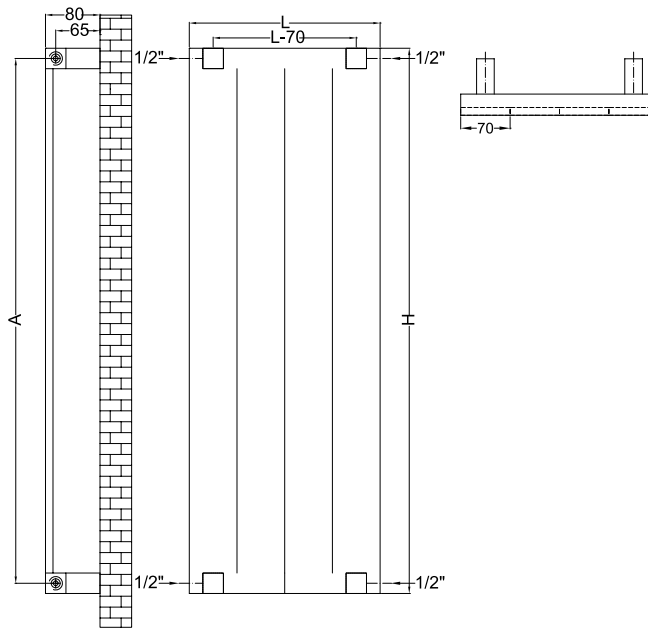

NOVA

This tall, versatile radiator, with its slim panels, however good outputs, is an interior designers dream. Very easy to install, NOVA is a vertical radiator but also available as an horizontal radiator. Also it can be accessorized with one or more towel bars, placed where the client wishes.

Acest radiator înalt, cu o bună putere termică, este visul oricărui designer de interior. NOVA este foarte ușor de instalat, disponibil în variantă verticală și orizontală. De asemenea, poate fi accesoriizat cu unul sau mai multe suporturi pentru prosoape.

Max. working pressure/
Presiune max. de lucru 5.5 bar

Max. working temperature/
Temperatură max. de lucru 90°C

Mounting kit included/
Kit montaj inclus: K06 page 177

Factory pressure test/
Presiune de probă: 7 bar

Elements/Elemente:
70x11mm

Code/ Cod	Finish / Finisaj	Height/ Înălțime (H)	Length/ Lățime (L)	Centres/ Interax (A)	No el/Nr elemente	Weight/ Greutate	Volume/ Volum	OUTPUT/PUTERE TERMICĂ (watt)			
								Δt=30°C	Δt=50°C	Δt=60°C	electric***
		mm	mm	mm	pcs	kg	l	W	W	W	W
NO1200*04V9010	RAL 9010 white/ alb*	1200	280	1170	4	9,50	2,90	185	353	423	300
NO1200*06V9010		1200	420	1170	6	14,20	4,30	274	522	627	600
NO1200*09V9010		1200	630	1170	9	21,30	6,40	407	777	932	900
NO1500*04V9010		1500	280	1470	4	11,70	3,50	231	440	528	500
NO1500*06V9010		1500	420	1470	6	17,60	5,20	341	652	782	600
NO1500*09V9010		1500	630	1470	9	26,30	7,90	508	969	1163	1200
NO1800*04V9010		1800	280	1770	4	14,00	4,10	276	527	633	600
NO1800*06V9010		1800	420	1770	6	20,90	6,20	409	781	937	900
NO1800*09V9010		1800	630	1770	9	31,30	9,30	608	1161	1394	1200

● We can make custom dimensions, after technical analysis. | Putem executa dimensiuni speciale, în urma unei analize tehnice. The mentioned code is for hydronic version. | Codul menționat este pentru versiunea hidraulică.

Hydraulic connections for vertical version/
Conexiuni hidraulice versiune verticală**

Hydraulic connections for horizontal version/
Conexiuni hidraulice versiune orizontală**

* For other colours, put your desired RADOX colour code instead of 9010 (standard white). For more details, see page 168
Pentru alte culori, se pune codul culorii RADOX dorite în locul codului 9010 (standard alb). Mai multe detalii la pag. 168

** When you order, you must mention the type of connection you require. The price changes according to the requirements.
Când comandați trebuie să menționați tipul de alimentare necesar. Prețul se modifică în funcție de cerințe.

*** NOVA PMIX2 is the electric version of NOVA. Please order accordingly.
NOVA PMIX2 este modelul electric al radiatorului NOVA și trebuie comandat cu aceasta denumire