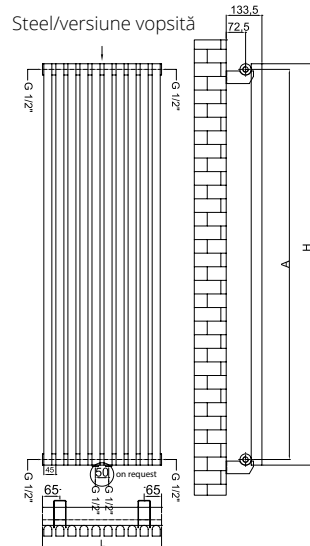

VERTICA D

VERTICA D is all about clean lines, precise engineering and complete practicality. It looks fantastic in lounges, hallways or any other room. With towel hooks specifically designed for it, VERTICA D is the perfect complement to contemporary interiors with its minimal great aesthetic. Available in all RAL colour range and also in stainless steel.

VERTICA D înseamnă linii precise, inginerie excepțională și utilitate. Este un model ideal pentru holuri spațioase, saloane sau oricare altă cameră de locuit. Disponibil în orice culoare RAL sau inox, VERTICA D poate fi accesoriizat cu diferite agățătoare (robe hook) proiectate special pentru acest model.

Max. working pressure/
Presiune max. de lucru
10 bar

Max. working temperature/
Temperatură max. de lucru
90 °C

Mounting kit included/
Kit montaj inclus:
K12/15 page 177

Factory pressure test/
Presiune de probă:
13 bar

Elements/
Elemente:
40x30mm

Collectors/
Colectori:
Ø42mm

Code/ Cod	Finish / Finisaj	Height/ Înălțime (H)	Length/ Lățime (L)	Centres/ Interax (A)	No el/Nr elemente	Weight/ Greutate	Volume/ Volum	OUTPUT/PUTERE TERMICĂ (watt)		
								Δt=30°C	Δt=50°C	Δt=60°C
		mm	mm	mm	pcs	kg	l	W	W	W
VD1500*04RAL9010	RAL 9010 white/alb*	1500	175	1458	4	9,10	5,90	207	394	493
VD1500*06V9010		1500	265	1458	6	13,70	8,90	310	592	739
DE445/1500V9010		1500	445	1458	10	22,90	14,90	520	992	1240
DE535/1500V9010		1500	535	1458	12	27,50	17,80	623	1190	1487
DE625/1500V9010		1500	625	1458	14	32,10	20,80	727	1387	1734
DE720/1500V9010		1500	715	1458	16	36,60	23,80	830	1585	1981
VD1800*04RAL9010		1800	175	1758	4	10,80	7,00	245	468	585
VD1800*06V9010		1800	265	1758	6	16,20	10,50	368	703	879
DE445/1800V9010		1800	445	1758	10	27,10	17,60	617	1178	1472
DE535/1800V9010		1800	535	1758	12	32,50	21,10	740	1412	1765
DE625/1800V9010	1800	625	1758	14	37,90	24,70	863	1647	2059	
DE720/1800V9010	1800	715	1758	16	43,30	28,20	986	1881	2352	
VD1500*04XL	Stainless steel /INOX	1500	175	1458	4	9,10	5,90	153	292	365
VD1500*06XL		1500	265	1458	6	13,70	8,90	230	438	548
VD1500*10XL		1500	445	1458	10	22,90	14,90	385	735	919
VD1800*04XL		1800	175	1758	4	10,80	7,00	182	347	434
VD1800*06XL		1800	265	1758	6	16,20	10,50	273	521	651
VD1800*10XL		1800	445	1758	10	27,10	17,60	457	872	1091

● We can make custom dimensions, after technical analysis. | Putem executa dimensiuni speciale, în urma unei analize tehnice.

Hydraulic connections/
Conexiuni hidraulice**

* For other colours, put your desired RADOX colour code instead of 9010 (standard white). For more details, see page 168
Pentru alte culori, se pune codul culorii RADOX dorite în locul codului 9010 (standard alb). Mai multe detalii la pag. 168

** When you order, you must mention the type of connection you require. The price changes according to the requirements.
Când comandați trebuie să menționați tipul de alimentare necesar. Prețul se modifică în funcție de cerințe.