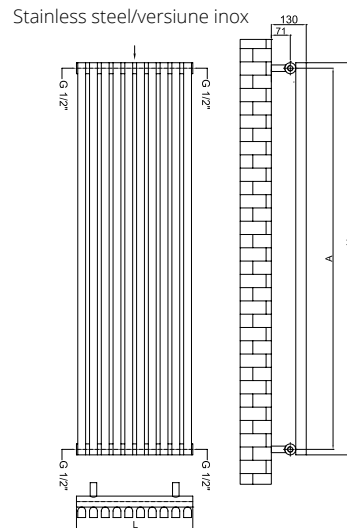

VERTICA D

VERTICA D is all about clean lines, precise engineering and complete practicality. It looks fantastic in lounges, hallways or any other room. With towel hooks specifically designed for it, VERTICA D is the perfect complement to contemporary interiors with its minimal great aesthetic. Available in all RAL colour range and also in stainless steel.

VERTICA D înseamnă linii precise, inginerie excepțională și utilitate. Este un model ideal pentru holuri spațioase, saloane sau oricare altă cameră de locuit. Disponibil în orice culoare RAL sau inox, VERTICA D poate fi accesoriizat cu diferite agățătoare (robe hook) proiectate special pentru acest model.

Max. working pressure/
Presiune max. de lucru
10 bar

Max. working temperature/
Temperatură max. de lucru
90 °C

Mounting kit included/
Kit montaj inclus:
K12/15 page 177

Factory pressure test/
Presiune de probă:
13 bar

Elements/
Elemente:
40x30mm

Collectors/
Colectori:
Ø42mm

Code/ Cod	Finish / Finisaj	Height/ Înălțime (H)	Length/ Lățime (L)	Centres/ Interax (A)	No el/Nr elemente	Weight/ Greutate	Volume/ Volum	OUTPUT/PUTERE TERMICĂ (watt)		
								Δt=30°C	Δt=50°C	Δt=60°C
		mm	mm	mm	pcs	kg	l	W	W	W
VD1500*04RAL9010	RAL 9010 white/alb*	1500	175	1458	4	9,10	5,90	207	394	493
VD1500*06V9010		1500	265	1458	6	13,70	8,90	310	592	739
DE445/1500V9010		1500	445	1458	10	22,90	14,90	520	992	1240
DE535/1500V9010		1500	535	1458	12	27,50	17,80	623	1190	1487
DE625/1500V9010		1500	625	1458	14	32,10	20,80	727	1387	1734
DE720/1500V9010		1500	715	1458	16	36,60	23,80	830	1585	1981
VD1800*04RAL9010		1800	175	1758	4	10,80	7,00	245	468	585
VD1800*06V9010		1800	265	1758	6	16,20	10,50	368	703	879
DE445/1800V9010		1800	445	1758	10	27,10	17,60	617	1178	1472
DE535/1800V9010		1800	535	1758	12	32,50	21,10	740	1412	1765
DE625/1800V9010	1800	625	1758	14	37,90	24,70	863	1647	2059	
DE720/1800V9010	1800	715	1758	16	43,30	28,20	986	1881	2352	
VD1500*04XL	Stainless steel /INOX	1500	175	1458	4	9,10	5,90	153	292	365
VD1500*06XL		1500	265	1458	6	13,70	8,90	230	438	548
VD1500*10XL		1500	445	1458	10	22,90	14,90	385	735	919
VD1800*04XL		1800	175	1758	4	10,80	7,00	182	347	434
VD1800*06XL		1800	265	1758	6	16,20	10,50	273	521	651
VD1800*10XL		1800	445	1758	10	27,10	17,60	457	872	1091

● We can make custom dimensions, after technical analysis. | Putem executa dimensiuni speciale, în urma unei analize tehnice.

Hydraulic connections/
Conexiuni hidraulice**

* For other colours, put your desired RADOX colour code instead of 9010 (standard white). For more details, see page 168
Pentru alte culori, se pune codul culorii RADOX dorite în locul codului 9010 (standard alb). Mai multe detalii la pag. 168

** When you order, you must mention the type of connection you require. The price changes according to the requirements.
Când comandați trebuie să menționați tipul de alimentare necesar. Prețul se modifică în funcție de cerințe.