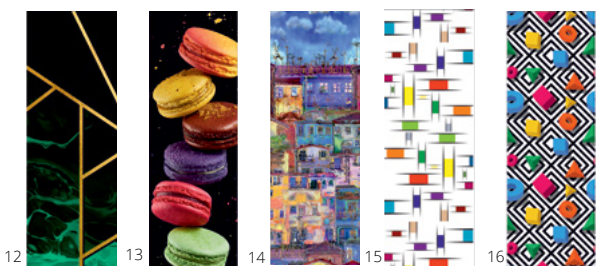

Image glass radiators | Radiatoare cu sticlă

Our image glass radiators spread heat through beautiful images, becoming the canvas of a painter or the support of your life impressions. Our RADOX glass or mirror radiator becomes a design object that personalizes your room, a perfect and unique item. You can choose from our large image gallery—free of charge, or you can bring your favorite images, which will capture forever on the radiator your desired image. For more image ideas, you can take a look at www.shutterstock.com. There are more than 350 million images available for sale. The chosen image must be in digital format (jpg, tif, eps), minimum resolution 300 dpi, 15MB+ in size and depending on the height and width of the radiator a minimum 2500px is required on the small side. Photos taken on most smartphones are not good enough quality. When choosing an image please remember the shape of the radiator. Images will be cropped to fit. In all cases, the client will receive visual proof of the application on the radiator, and only after approval, the order is confirmed.

As image provider, the customer is responsible for complying with applicable copyright, privacy etc. regulations.