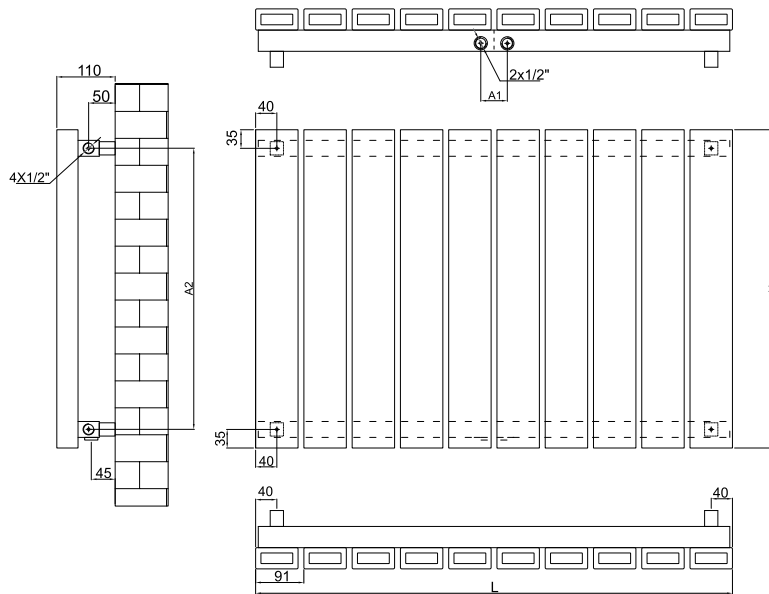

COSTA

This stylish square tube-in-tube radiator is designed with the combination of aesthetics and efficiency in mind. With great output, low water content, excellent efficiency, COSTA has a clever design that suits any interior.

Acest radiator elegant țevă-în-țevă este o combinație optimă între estetică și eficiență. Cu randament termic foarte bun, un conținut redus de apă, COSTA are un design inteligent care se potrivește în orice interior.

Max. working pressure/
Presiune max. de lucru
5.5 bar

Max. working temperature/
Temperatură max. de lucru
90 °C

Mounting kit included/
Kit montaj inclus:
K06 page 177

Factory pressure test/
Presiune de probă:
7 bar

Elements/
Elemente:
80x40mm

Collectors/
Colectori:
30x40mm

Code/ Cod	Finish / Finisaj	Height/ Înălțime (H)	Length/ Lățime (L)	Centres/ Interax (A1/A2)	No el/Nr elemente	Weight/ Greutate	Volume/ Volum	OUTPUT/PUTERE TERMICĂ (watt)		
								Δt=30°C	Δt=50°C	Δt=60°C
		mm	mm	mm	pcs	kg	l	W	W	W
COS600*08V9010AC	RAL 9010 white/alb*	600	717	50/530	8	24,30	19,50	485	932	1165
COS600*10V9010AC		600	899	50/530	10	29,90	24,10	606	1165	1457
COS600*12V9010AC		600	1081	50/530	12	35,40	28,70	727	1399	1749

● We can make custom dimensions, after technical analysis. | Putem executa dimensiuni speciale, în urma unei analize tehnice.

Hydraulic connections/
Conexiuni hidraulice**

* For other colours, put your desired RADOX colour code instead of 9010 (standard white). For more details, see page 168
Pentru alte culori, se pune codul culorii RADOX dorite în locul codului 9010 (standard alb). Mai multe detalii la pag. 168

** When you order, you must mention the type of connection you require. The price changes according to the requirements.
Când comandați trebuie să menționați tipul de alimentare necesar. Prețul se modifică în funcție de cerințe.